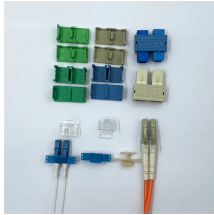

We, one of the well-known Cable Trays Manufacturers in Nicaragua, offer top-notch trays that keep your electrical system organized and protected. Our durable, high-quality trays come in various sizes and ...

Discover Nicaragua. Explore Nicaragua facts, culture, history & comprehensive country profile with maps, statistics & research resources for students & travelers.