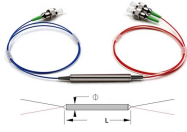

Niger Aluminum Alloy Cable Tray Trough Type

Niger Aluminum Alloy Cable Tray Trough Type

As a less-expensive alternative to conduit, a stronger alternative than wire basket, and superior to generic tray, Snap Track saves on labor and reduces total installed costs.

Need corrosion-resistant cable management? Discover aluminum trough cable trays for industrial applications. Compare prices from global suppliers and customize sizes. Click to explore options!

Fabricated in numerous styles (wiremesh, ladder, ventilated trough, channel, and solid-bottom) and sizes, cable tray provides the greatest versatility among cable support systems, while offering ...

For laying computer wires, communication cables, thermocouple cables, and control cables for other high-sensitivity systems, the trough type fiberglass cable tray is the best option because it is ...

Cablofil steel trough trays provide the strength and security required when then need to limit cable access is of primary importance.

Extra wide aluminum rungs are welded to extruded aluminum I-beam side rails. Every second rung is reversed to allow for easy top or bottom mounting of cable ties and clamps. All edges and welds are ...