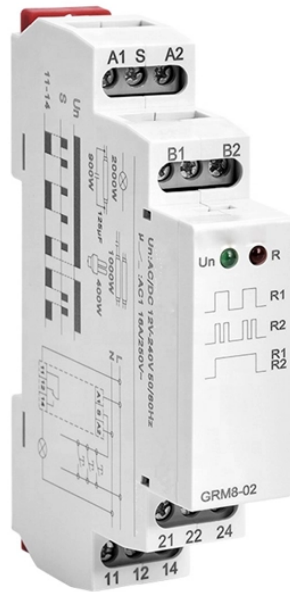

North Korea s Gyta Optical Cable

GYTA is with high strength loose tube that is hydrolysis resistant and the optical ...

The GYTA optical fiber cable is designed for outdoor use, particularly for underground installation in ducts. With a robust and reliable structure, this cable ensures superior performance in high-demand ...

The north of a place, country, or region is the part which is in the north.

The structure of GYTA optical cable is that single-mode or multi-mode optical fiber is sheathed in a loose tube made of high modulus polyester material, and the tube is filled with waterproof compound.