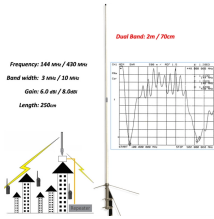

CZ Electric Co., Ltd., located in the Yangtze River Delta Economic Zone-Jiaxing City, Zhejiang Province, is a national high-tech enterprise. It is an explosion-proof solution provider with safety as its core.