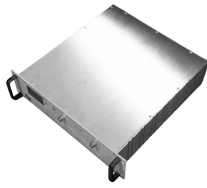

The EJB S range of explosion proof junction boxes have been designed to meet the main requirements of power distribution, monitoring and signaling, and other electrical functions inside the hazardous ...