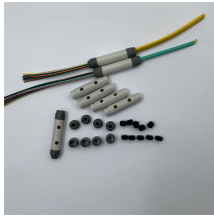

## ODF fiber optic sleeve

## ODF fiber optic sleeve

Belden's DCX adapter frames and cassettes make system migration, fiber polarity management and system planning easy. Lower network downtime and increase your flexibility of termination methods ...

ODF is used in the terminal access link of FTTH system. It is a device that splices, distributes, and splits optical fibers and provides protection and management of optical fibers.

ODF unit box includes a fiber optic cable entry hole at the rear and a fixing module for securing incoming fiber optic cable from the back side. The fiber splice trays are designed with upper and lower layers, ...

wide range of sleeve size available Consist of cross-linked polyolefin, hot fusion tubing and stainless reinforcing steel rod, which keep optic transmission properties of optical fiber and enhance the ...