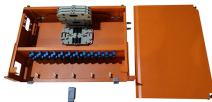

Optimize your network management with our high-density Fiber Optic Patch Panels and ODFs. Available in 1U/2U/4U rack mount and wall mount configurations, supporting SC, LC, FC, and ST ...