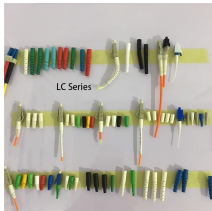

Learn differences between fiber patch panels and ODF. Covers topology placement, splicing, MPO/MTP, OS2/OM4, density, best practices, and FAQ for networks.

ODF fiber optic terminal box manufactured by UnitekFiber Solution is flexible in configuration, simple in installation, easy to maintain, and is an indispensable device for fiber optic communication cable ...

Designed for 19" standard rack enclosures, this panel accommodates up to 48 fibers and includes a plastic splice tray for organizing pigtail, ribbon, or bundle cables. A secure self-locking mechanism ...