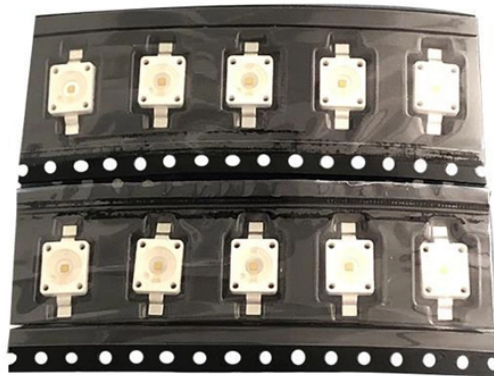

Old-style electrical distribution box rails

Old-style electrical distribution box rails

In a couple of rooms in the upper floors, the previous "electrician" used gangable old work boxes and madison bars for the receptacles. I changed all of the devices throughout the house and ...

There are two issues in these panels: the fuses' current ratings are too high for the wire guage and some screws are double tapped.

Looking to update your electrical system without the hassle of tearing down walls? Introducing our collection of old work electrical outlet boxes from Sonic Electric.

Explore antique electrical boxes, perfect for collectors and unique decor. Find vintage meters, fuse boxes, and crates, offering a glimpse into electrical history.

As technology advances, old breaker boxes, and electrical panels can become outdated, inefficient, and potentially dangerous. If you own an older home with one of these old electrical ...

PVC Old Work Box, 2-Gang Electrical Box Deep, 25 cu . Old Work Outlet Box, Double Gang Electrical Boxes, Plastic Junction Boxes for Switch, ETL Tested, Fire Rated for 2 Hours (Black-1Pack)

The Carlon old style electrical box is exactly that - it's a simple box that hits all the right notes. The Carlon Old Style Electrical Box includes mounting ears and swing clamps 2 hour fire ...