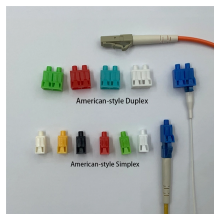

Shop online at JD for On running shoes to elevate your look. Find the freshest On Cloud styles including the Cloudnova, Cloudtilt, Cloudswift & more.