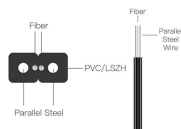

Upgrade a space with easy-to-use light and fan controls, from dimmers & switches to hands-free sensors and timers.