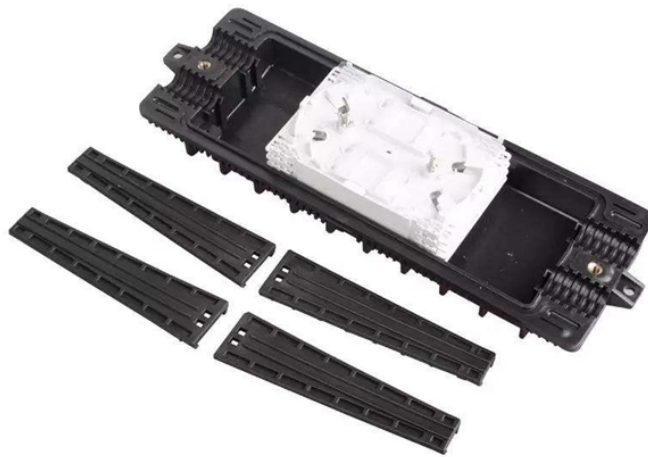

## One-light switch

How to Wire a Single Light Switch Diagram 2 with Photos and Detailed Instructions.

This page contains wiring diagrams for household light switches and includes: a switch loop, single-pole switches, light dimmer, and a few choices for wiring an outlet/switch combo device.

You will need a single pole light switch if you are only looking to control one small light in one location. A 3-way switch is required when you need to control one light from multiple locations, ...

Single-pole switches are the universal type of light switch used in households. Double-pole switches are often used in industrial applications.