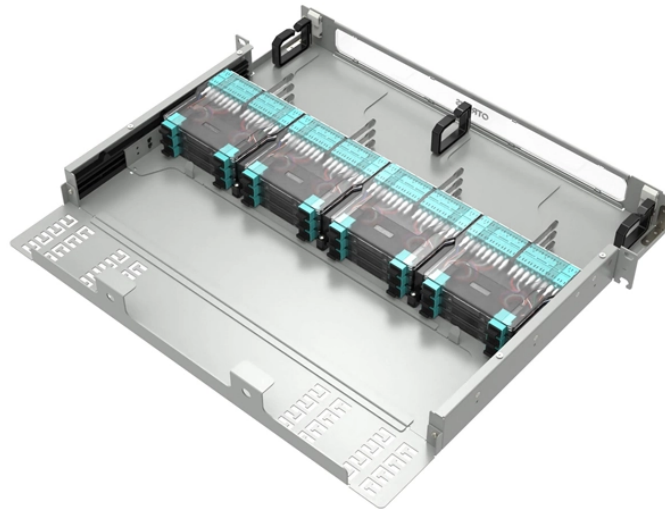

Only the power fiber optic light on the router is lit

Overview

This light shows whether your ONT is getting power. What to check: Make sure the power cable is securely plugged into both the ONT and a working wall outlet. If you're using a power strip, check. Understanding LED Indicators on a Fiber Router Let's break down what the common LED lights on a fiber router mean and how they behave: 1. POWER Normal: Solid/stagnant light. If OFF: The router is not powered — check the socket, adapter, or power cable.

The Power light is usually located on the front of the ONT and indicates whether the device is receiving power. A steady green light indicates that the ONT is powered on and functioning ...

Onlyfans ... Onlyfans