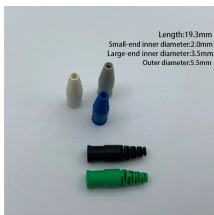

Explore reliable FTTH terminal boxes for secure fiber termination and distribution. Wall-mounted design, robust build, for home and industrial optical networks.