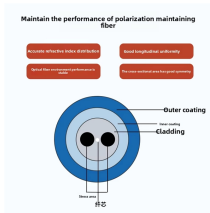

Optical Core Router 10G Warranty

Overview

*Pair with an official SFP+ Module or SFP+ to RJ45 Adapter for the best experience. Faster replacement and priority support, covered for 5 years. Protection powered by Proofpoint's security experts and 1,000s of threat signatures with real-time updates. □Flexible Port Configuration□1 10G SFP+ WAN/LAN Port + 1 10G SFP+ WAN Port + 1 Gigabit SFP WAN/LAN Port + 8 Gigabit RJ45 WAN/LAN Port + 2 USB 3.0 Ports (One Support LTE backup). Up to 10 WAN ports w/ load balance optimize bandwidth usage & utilization rate through one device. □High-Performance. NEW: Try the Beta AI Summary feature on posts in the Routing and SD-WAN forum. 01-17-2023 10:49 AM What is the process to initiate a warranty claim for Cisco 10 MM SFP ?

USE: All Ethernet cabling runs must use CAT5 (or above). Equipped with six 1GB SFP ports, two 10GB SFP+ ports, one NIM slot, and one SPA slot, this router allows for easy connectivity options.

Optical Core Router 10G Warranty

What is the process to initiate a warranty claim for Cisco 10 MM SFP ? The clip is twisted and its not going or exiting from the System.

The limited warranty requires the use of arbitration to resolve disputes on an individual basis, and, where applicable, specify arbitration instead of jury trials or class actions.