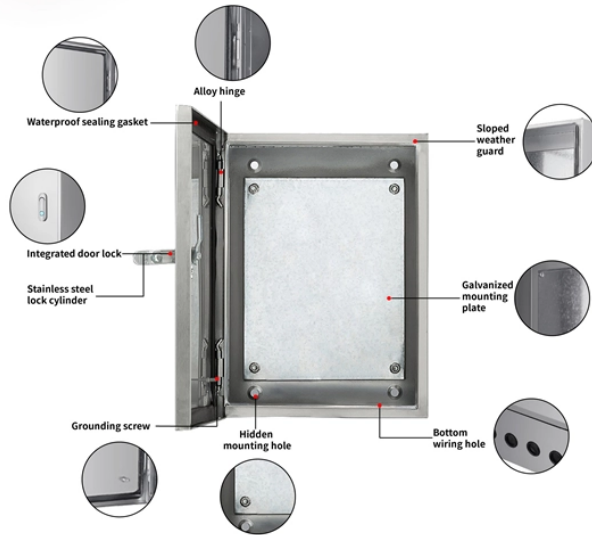

## Optical Front Network Switch

## Optical Front Network Switch

It can be switched automatically using an optical switch. By using optical switches for equipment redundancy and transmission line redundancy, it is possible to significantly reduce network ...