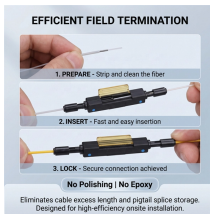

Visit the club or shop online for optical accessories like lens wipes, eye drops, sunglass clip-ons, and more. Plus members save more when buying 2 or more pairs of glasses*. Try on glasses virtually ...