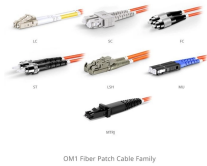

★ Features
○ The cabinet is equipped with horizontal wiring duct, and makes the optical cable layout more reasonable and tidy.
○ Large capacity: the maximum distribution capacity is 96-cores four ...