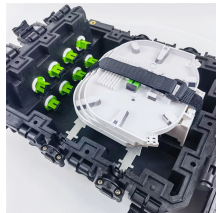

## Optical cable tower fittings

Mainly used for 50-200m short span corners, tensile strength, terminal and other towers, not only suitable for overhead optical cables, but also for anchoring installation of overhead conductors, pull ...

The fittings of ADSS optical cable mainly include: 1) tension fittings, 2) suspension fittings, 3) shock absorbers, 4) guide wire clips. The role of tension fittings: tension fittings are mainly ...

Discover the future of eyewear with AI glasses. Iconic style, cutting-edge technology and light-weight form unite. Get up to 25% off your first purchase of contact lenses. Can be combined with vision ...

Explore ADSS/OPGW Fittings: Guide to types, installation, and top hardware like tension clamps & dampers from EPCOM for reliable cable solutions.

Our RIBE-OPTOFIT® accessories offer the ideal solution for connecting fiber optic overhead cables and terminating the optical signal, and perfectly complement proven RIBE-OPTOFIT® fittings.