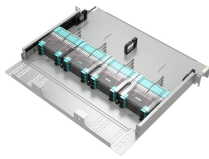

Optical cable winding tube NEMA4X

Optical cable winding tube NEMA4X

Available in four sizes, the OCC NEMA 4X Enclosures are indoor/outdoor rated cabinets for patching and/or splicing 12 to 96 fiber ports. Constructed of molded fiberglass-reinforced polyester material, ...

Available in four sizes, the OCC NEMA 4X Enclosures are indoor/outdoor rated cabinets for patching and/or splicing 12 to 96 fiber ports. Constructed of molded fiberglass-reinforced polyester material, ...