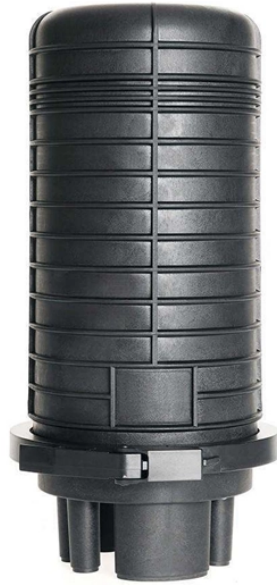

# **Optical distribution box wiring box terminal box**

## Optical distribution box wiring box terminal box

The FTTH 48 Core Fiber Access Terminal Box is a new-gen product for FTTH. Light and compact, it's ideal for connecting and protecting FTTH fiber cables. The FDB-48 Series 48-port Fiber Distribution ...

Feature: 12 ports optical fiber distribution box is used for the fusion splicing, splitting, wiring transmission and other functions of the optical transmission terminal; It can effectively terminate, protect and ...