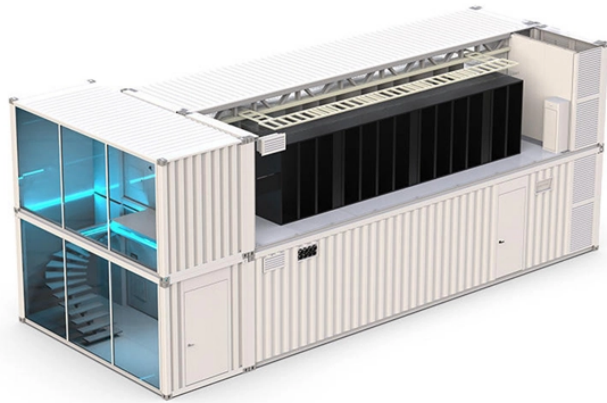

Optical module tr-iq13l-noo

Optical module tr-iq13l-noo

It provides increased port density and total system cost savings. The QSFP+ full-duplex optical module offers 4 independent transmit and receive channels, each capable of 10Gb/s operation for an ...