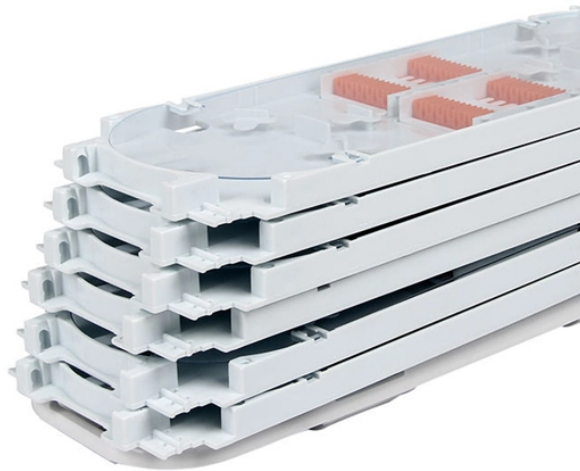

## Overview

The earliest consoles had game cartridges; the cartridge packaging featured a box color-coded to the "network" or category of the game (one of several themes, such as "action", "sports", etc.). The front cover opened up, book style; on the inner front cover, a slot retained the paper manual – a simple booklet, as well as the poly controller overlays. In the main confines of the box, a plastic tray was recessed into which the cartridge fit snugly. When other companies began to produce cartridges for M.

## Original cover of the distribution box

The Polylok Distribution Box is the most versatile box on the market today. You can choose what height of distribution boxes you want your inlets and outlet slotted filters to be.

The Concrete Distribution Box Lid is a durable and reliable cover designed to protect your distribution box and ensure the long-lasting performance of your septic system. Built with high-quality concrete, ...

Protect your vehicle's electrical system with the Power Distribution Box Cover Assembly. Designed for Kenworth trucks, this cover safeguards sensitive components from dust, moisture, and impact, ...

American Distribution Boxes are made of high-density polyethylene for years of dependable use. They are non-corrosive, strong, and lightweight for easy handling. Inlet and outlet elevations are positioned ...