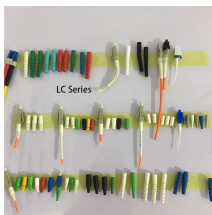

Its fully sealed and insulated design ensures unparalleled safety and reliability in the harshest outdoor conditions, while its compact footprint makes it the ideal choice ...