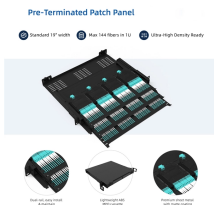

These are the outdoor fiber optic cables you see strung along telephone poles (aerial), installed inside an underground duct, or even buried directly below ground.