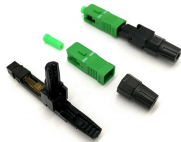

Extend your LC/SC Fiber Optic Cables length without replacing the original fiber cable. Durable and compact, high performance hybrid ...