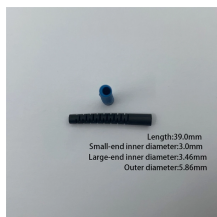

Introducing our fiber optic outdoor pre-terminated cable, the ultimate solution for your outdoor connectivity needs. Engineered with the highest quality singlemode and multimode fiber cables, this ...