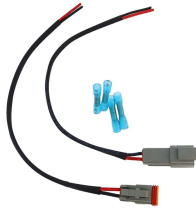

Outdoor Fiber Optic Cable Finder

Tucson is one of my favorite places to visit in the southwestern United States. The second largest city in Arizona, it is home to endless outdoor experiences, a thriving culinary scene (its one of UNESCO's ...