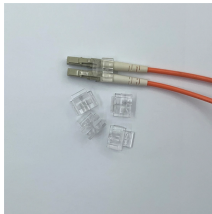

The distribution box is suitable for mounting of modular electric installation devices with maximum current up to 63A, the product, available with neutral and earth ...

Discover the ultimate protection for your electrical needs with our rugged Miniature Circuit Breaker Distribution Box. Your electrical systems deserve unbeatable protection. Our Miniature Circuit ...

Turn the box into a rugged power hub for an outdoor art or light installation. Feed in mains and distribute to DMX drivers, LED amplifiers or high-power fixtures with individual breakers for each run.

MAKERELE 4 Way Outdoor Circuit Breaker Box
 Power IP66 PC/ABS Waterproof Distribution Protection Box for MCB Miniature Circuit Breaker with Transparent Cover and DIN Rail 4.13 x 3.94 x 7.68 inch

Used along with our restoration adapters, these units are ideal for disaster restoration work where the only available power is from range outlets, ...