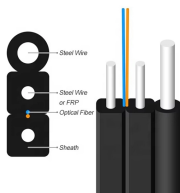

The distribution box is suitable for mounting of modular electric installation devices with maximum current up to 63A, the product, available with neutral and earth ...

Discover the ultimate protection for your electrical needs with our rugged Miniature Circuit Breaker Distribution Box. Your electrical systems deserve unbeatable protection. Our Miniature Circuit ...

Turn the box into a rugged power hub for an outdoor art or light installation. Feed in mains and distribute to DMX drivers, LED amplifiers or high-power fixtures with individual breakers for each run.

MAKERELE 4 Way Outdoor Circuit Breaker Box
 Power IP66 PC/ABS Waterproof Distribution Protection Box for MCB Miniature Circuit Breaker with Transparent Cover and DIN Rail 4.13 x 3.94 x 7.68 inch

Used along with our restoration adapters, these units are ideal for disaster restoration work where the only available power is from range outlets, ...

Used along with our restoration adapters, these units are ideal for disaster restoration work where the only available power is from range outlets, dryer outlets, or portable generators.

Product Summary: Mollom 9 Way Power Distribution Box with Bus Bars and Din Rail for Miniature Circuit Breaker MCB, Waterproof IP66, Padlock Available for Indoor and Outdoor Use