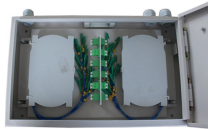

24 Core Single mode 9/125, Loose Tube jelly filled Cables, Multitube, Single Sheath - Outdoor Armored Cable - ECCS-Corrugated, complying to 9/125 ITU G.652.

up to 4 - 24 optical fibers in water blocked loose tube. Taped, corrugated steel tape armored (STA); polyethylene (HDPE) outer sheath; and embedded with two steel wires on the periphery. T