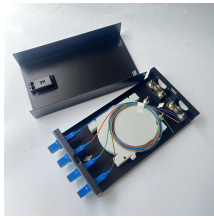

Outdoor cable distribution box dimensions

From the stunning Torrey Pines State Natural Reserve hiking trails to the rugged terrain of Anza-Borrego Desert State Park, San Diego CA offers a diverse range of hiking experiences for all ...