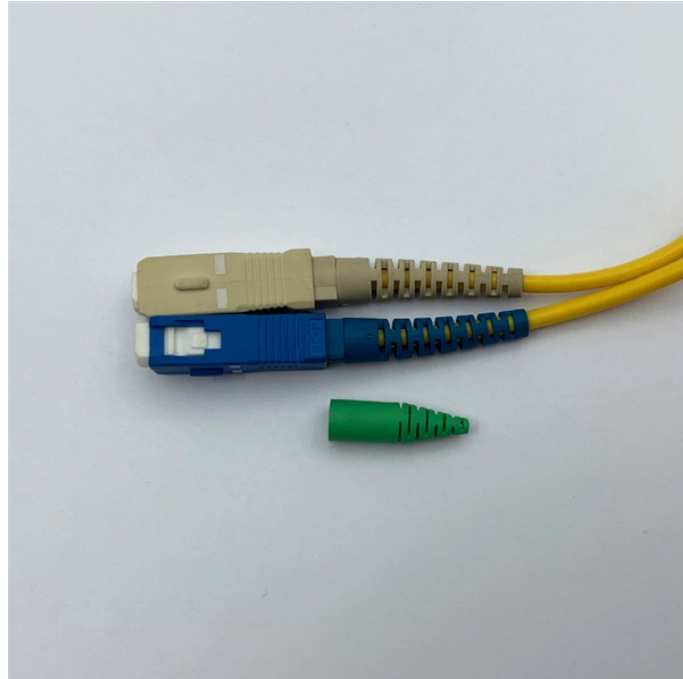

Outdoor charging pile distribution box and power meter

Outdoor charging pile distribution box and power meter

Types of Outdoor 12V Distribution Boxes An outdoor 12V distribution box is a crucial component for organizing and managing low-voltage electrical systems in external environments. These enclosures ...

Yueqing Beigang Industrial Socket Distribution Box is an electrical distribution device that adopts a plug-in method, which is more convenient and practical than traditional terminal wiring. The built-in circuit ...

Discover how J& HW Group's outdoor power distribution boxes deliver safe, weatherproof, and customizable solutions for modern industrial and commercial needs.

Our NEMA 3R Surface/Post Mount Heavy-Duty EV+RV Outdoor Outlet Box is a weatherproof, secure, and versatile power solution for electric vehicle charging, RV power hookups, or outdoor tool use.