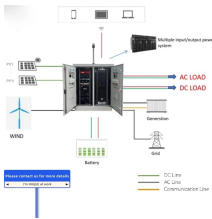

The HJ-SG-D02 Outdoor Communication Energy Cabinet is designed to provide a robust power solution for remote areas, such as those in rural Australia, where grid connectivity is unreliable.