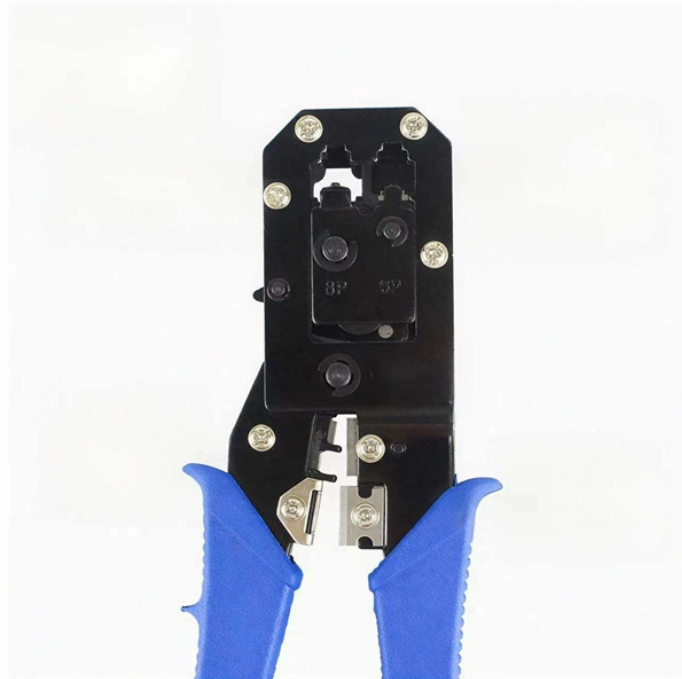

Outdoor communication power cabinet a hot-selling model used in rail transit

Outdoor communication power cabinet a hot-selling model used in r

Experience the HJ-SG-D02 series from Huijue Group, a versatile outdoor communication energy cabinet designed for stable power supply in communication base stations, smart transportation, and more.