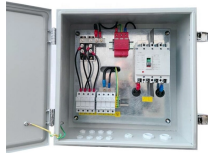

With a clear cover for easy monitoring, flame-resistant materials, and effortless wall mounting, this breaker box is perfect for solar systems, EV charging stations, and more.

This article will help you understand how to select the best distribution box for your needs, highlighting the differences between indoor and outdoor distribution boxes, selection guides, and maintenance tips.