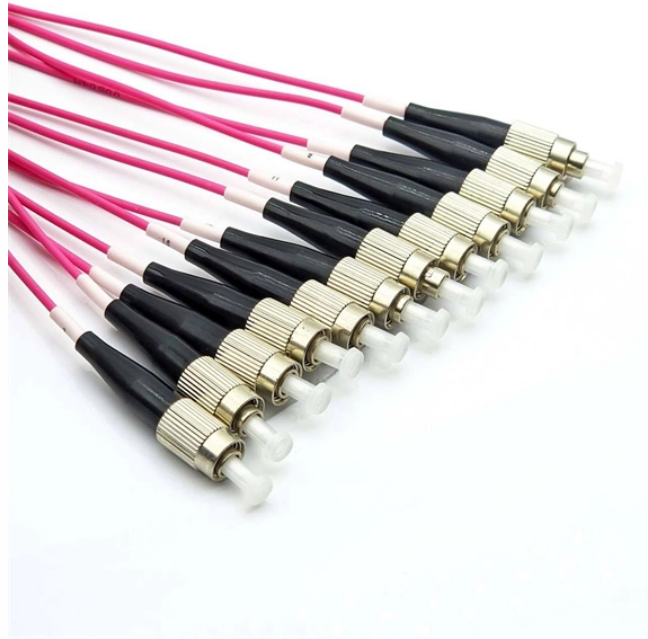

Outdoor distribution box indoor

Outdoor distribution box indoor

This IP54 distribution box offers the ability to terminate 4 fibers housed in a robust ABS enclosure for indoor and outdoor applications.

Lex Products offers a full range of portable power distribution boxes and ...