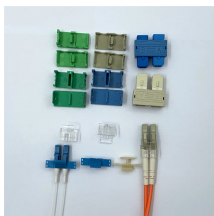

Choose from our selection of outdoor electrical boxes, including outlet boxes and covers, weatherproof outlet boxes and covers, and more. Same and Next Day Delivery.