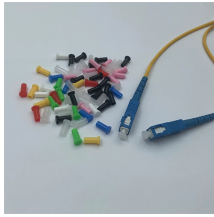

Ready for some outdoor adventure? Arizona has it all, from hiking and biking to fishing and camping. Start planning your vacation in the great outdoors of Arizona.