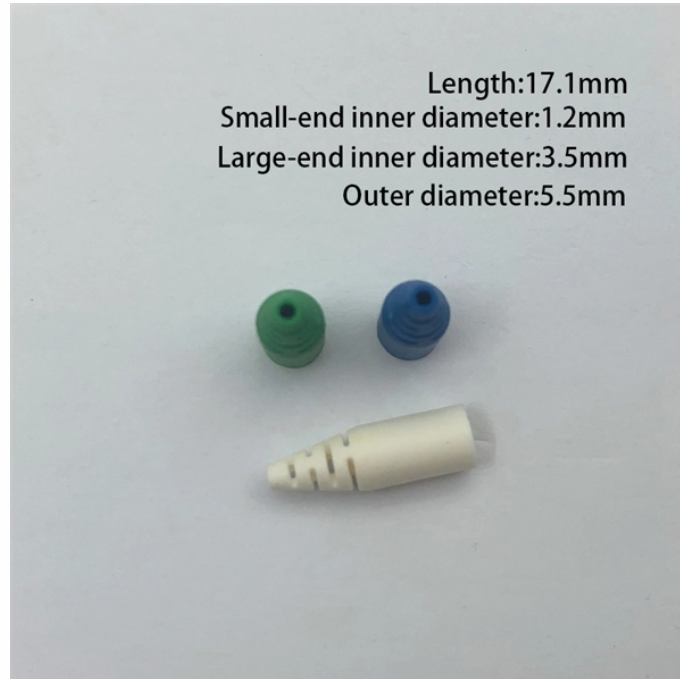

PAM4 Selection Guide for Data Center Interconnect Class Standalone Switches