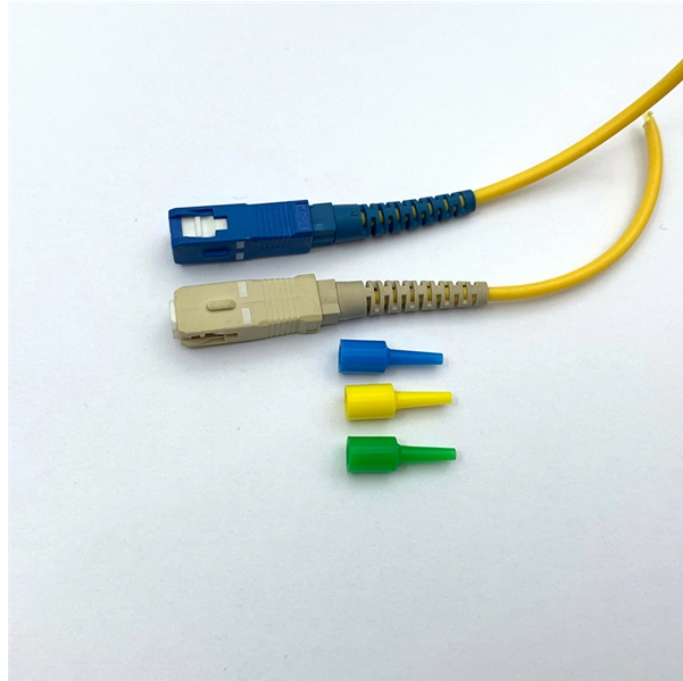

POS Interface Optical Module

Overview

The physical layer interface for the PA-POS-OC3 is Optical Carrier-3 (OC-3c, the specification for SONET STS-3c and SDH STM-1 transmission rates), and the PA-POS-OC3 is designed to comply with Packet.

Multi-rate POS interfaces CR16000-M routers provide multi-rate POS interfaces to support OC-3/STM-1, OC-12/STM-4, and OC-48/STM-16 to meet various networking requirements.

Packet over SONET/SDH (POS) applies to MANs and WANs. This section describes POS interfaces in terms of basic SONET and SDH concepts, channelization and non-channelization, and ...

The Cisco industry-standard Small Form-Factor Pluggable Interface Converter (SFP) for Packet-Over-SONET/SDH (POS), optical networking, and ATM applications (Figure 1) are hot-swappable optical ...

Port and 4-Port OC-48c/STM-16 POS SPA Cables, Optical Transceiver Modules, - asr power View all Cisco ASR1004 manuals Add to My Manuals Save this manual to your list of manuals

A packet over SONET/SDH (POS) interface is a physical interface that can directly transmit IP data services over a high-speed transmission channel provided by a synchronous optical network ...

POS maps length-variable packets directly to SONET synchronous payloads and uses the SONET physical layer transmission standard. It offers high-speed, reliable, and point-to-point data connectivity.