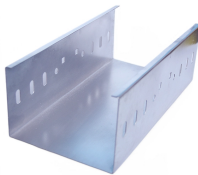

Fiber Raceways are an overhead system of plastic troughs used to route, protect and manage fiber optic cables. Belden's LSZH Fiber Raceway portfolio offers a toolless, flexible system that provides ...

Polyvinyl Chloride (PVC) drives innovation across industries due to its properties like exceptional cost-performance ratio, versatility, and sustainability. PVC is the third most widely used ...

Fiber Raceway is an ideal solution in data centers, head ends, telecom rooms, and wiring closets - virtually any application that requires fiber cable protection or segregation. Raceway components are ...

Underground vaults are used to link fiber optic cables or power, communications cables placed inside innerduct conduit. Orders are by truckload, call for details. The standard is to place an underground ...

Discovery PVC was synthesized in 1872 by German chemist Eugen Baumann after extended investigation and experimentation. The polymer appeared as a white solid inside a flask of vinyl ...

Reduce your cost of ownership with the full line of WaveTrax products, including troughs, elbows, cross and T sections, off-ramps and articulating links. Introducing 24" options for WaveTrax.