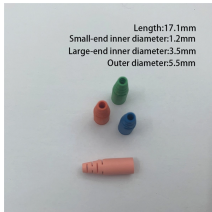

Happy is an emotional and mental state characterized by feelings of joy, contentment, pleasure, and satisfaction. It refers to a positive and upbeat state of mind, often accompanied by smiles, laughter, ...