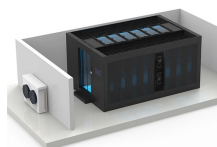

New and used Nintendo Switch for sale in Waigani, National Capital, Papua New Guinea on Facebook Marketplace. Find great deals and sell your items for free.