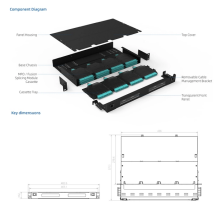

Ofrecemos a la venta variedad en equipos informáticos y sus repuestos, insumos, adaptadores, fichas, cables, conversores, reguladores de tensión, equipos para redes, soportes y pantallas. Una amplia ...