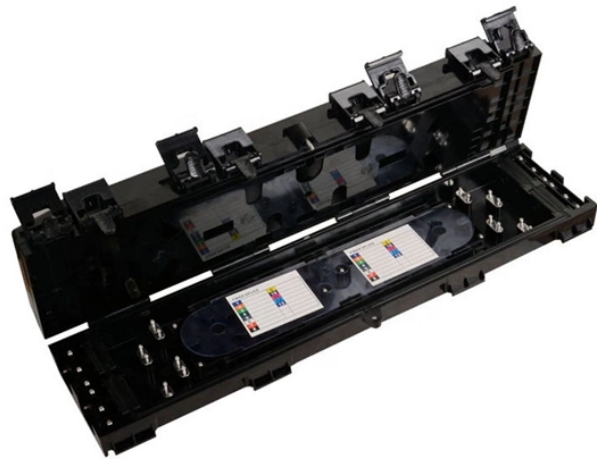

## Paraguayan dustproof electrical distribution box sales company

HT Distribution Box -The bottom shell and surface frame are made of ABS newmaterial,while the transparent cover is made of PC newmaterial,which has characteristics such as good toughness,high ...

From IP 55 to IP 66, it is usually used for outdoor surveillance, billboards, gardens, street lights, and caves that require certain waterproof and dust-proof protection to prevent dust and water droplets ...

Ensure complete protection for your outdoor electrical systems with the Clopal Waterproof Distribution Box, designed for solar PV systems, circuit breakers, and other outdoor electrical needs.

A well-designed dustproof electrical box ensures long-term reliability, reduces maintenance costs, and enhances safety by preventing short circuits, corrosion, and equipment failure.

Paraguay power strips and PDU power distribution units for surface mount, rack mount and general purpose applications. Multiple outlet power strips are manufactured in accordance to Paraguay ...

Grow your Electrical Distribution Boxes, Split Flexible Conduit, Corrugated Tube, Conduit Gland Import operations in Paraguay with data-driven confidence.