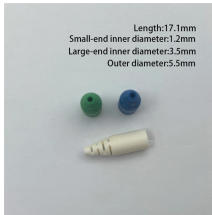

Choose from our selection of cable trays, including over 850 products in a wide range of styles and sizes. Same and Next Day Delivery.

Our company is a trusted manufacturer of high-quality bends for cable trays, engineered to provide seamless transitions and superior support in cable management systems.