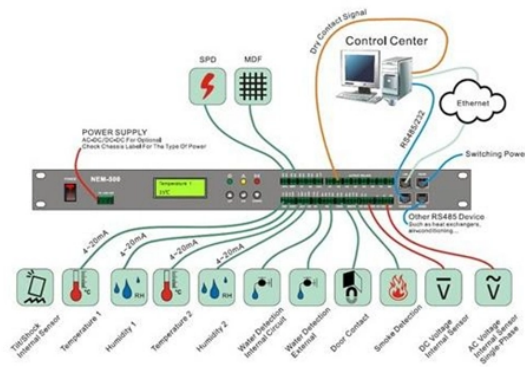

Peru Fiber Distribution Box 12 Cores

Peru Fiber Distribution Box 12 Cores

A termination box is a distribution box specially designed for the management of fiber cables. Its core use is to terminate fiber optic cables and connect the cable's core and pigtail. The typical termination ...

Fiber Optic Distribution Box, 12 Port Wall Mount Enclosure with 12 SC APC Adapters, Singlemode, FTTH, IP65 Waterproof Outdoor/Indoor Use - 9.45" x 8.66" x 2.56"

Description This distribution box terminates outside optical cables with up to 12 fibers; it allocates 12 adapters for connecting with max 12 drop cable pigtails, it is also suitable for using with mini splitters. ...

El estándar de 19 pulgadas de ancho y 1UR, soldadura reforzada, área de cableado, conveniente para la construcción. Este producto se compone de carcasa, componentes internos, protección de fibra y ...