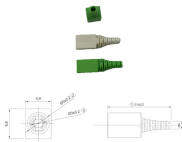

Elevate your fiber optic infrastructure with this 8-core metal terminal ...

The 8 core terminal box serves as a termination point for the feeder cable to connect with drop cable in FTTx communication network systems. It facilitates fiber splicing, splitting, and distribution, while also ...

Explore the best of Fiber Termination Box 8 Core online when shopping at Lazada, with the most complete and most secure payment method including Cash On delivery, Installments and Gcash.

Description The 8 ports metal fiber terminal box is similar to the fiber optic patch panel in appearance and function, which designed to connect optical fiber cable and pigtail within building entrance ...

We also have a family of FTTH network access terminal and hardened fiber optic connectors to support the plug-and-play demands of the market. We offer network distribution points in various ...

Fiber Patch Panel 8 Ports Installed 8 Core SC/UPC Coupler with Pigtail terminal box Item No.: 01115 OEM & ODM Accepted Request Quote