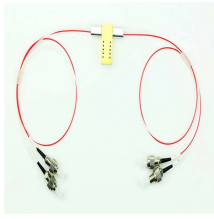

Expansion splices are common in long-run outdoor applications, where temperature variations result in thermal expansion and contraction of the cable tray system

Individua più località sulla mappa, ottieni indicazioni sul percorso mediante mezzi pubblici, a piedi o in auto, visualizza le condizioni del traffico in tempo reale, pianifica viaggi, visualizza le immagini aeree, ...

RAYTRAY solar attachment is an ETL-listed wire tray system for flat roof solar installations. It securely organizes and protects your PV wires and cables.

Map multiple locations, get transit/walking/driving directions, view live traffic conditions, plan trips, view satellite, aerial and 3d imagery. Do more with Bing Maps.

The world's only weatherproof, hand bendable cable conveyance that quickly and securely carries DC circuitry from solar panels to their terminations. Change directions easily by bending Solar Snake ...