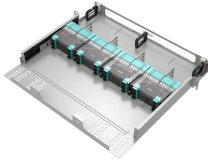

RAYTRAY solar attachment is an ETL-listed wire tray system for flat roof solar installations. It securely organizes and protects your PV wires and cables.

Map multiple locations, get transit/walking/driving directions, view live traffic conditions, plan trips, view satellite, aerial and 3d imagery. Do more with Bing Maps.

Solar Cable Tray from MP Husky is designed to meet the unique requirements of the solar industry. Providing cable protection, cable support, and wire management, MP Husky solar cable tray systems ...

Safely manage solar cables above ground with our catenary & direct fix PV cable management solutions. Maximum cable protection, fast installation, lasting performance.

Learn how cable trays improve cable management in solar power plants. Discover types, benefits, installation tips, and why they are essential for efficient solar systems.

Looking for wire cable tray? Explore our range of wire cable tray for quick and reliable installation. Easy to install, weather-resistant, and perfect for your solar energy needs.