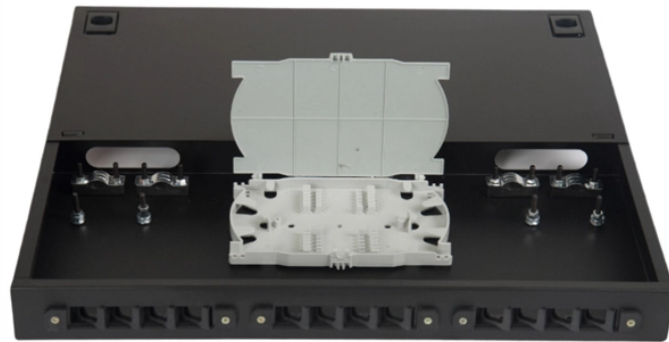

## Pingyuan Cable Tray

## Pingyuan Cable Tray

Our range of steel ladder cable trays are manufactured using mild steel, stainless steel and aluminum which are in compliance to various international standards and specifications.

Our wind certification report provides you with list of acceptable B-Line series cable tray supports, fittings and covers based off of the environmental conditions, cable loading, and type of cable tray in your ...