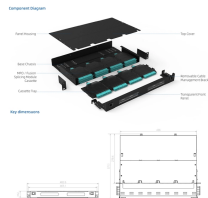

## Portugal After-Sales Service Fiber Optic Distribution Cabinet 12 Cor

The 12 cores plastic fiber optic distribution box provides a protected connection ...

Fiber Optic Distribution Box, 12 Port Wall Mount Enclosure with 12 SC APC Adapters, Singlemode, FTTH, IP65 Waterproof Outdoor/Indoor Use - 9.45" x 8.66" x 2.56"

It acts as a distribution point for fiber-optic cables in a central office, data center, or other communication facilities. ODFs typically consist of a frame or cabinet with a series of panels, adapters, and splice ...

NEATEL's distribution box terminates outside optical cables with up to 12 fibers; it allocates 12 adapters for connecting with max 12 drop cable pigtails, it is also suitable for using with mini splitters.

Product Description The 12 Port Fiber Distribution Box can connect up to 2 optical cables, providing space for distributors and 12 fuses. It is equipped with 12 SC adapters and can work in outdoor ...