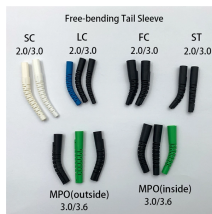

Para casa> produtos> Sistema de gestão de fibra óptica> Caixa de distribuição de fibra óptica de 4 núcleos