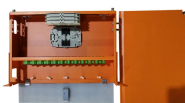

FBR-11605 Fiber-Optic Distribution Box, 4-Core is a high quality product by Bud Industries used for electronic enclosure applications.