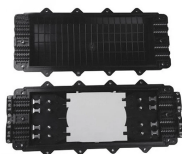

The fiber optic box are made of cold rolling steel and the surface of the box use the technique of dim blowing plastic. This type fiber optic box is available with variety of adaptor cutouts. This fiber ...

Our boxes ensure reliable and efficient fiber optic connectivity by offering a centralized and organized termination point while safeguarding the fiber connections from damage and contaminants.

Fiber optic termination box is made of ABS and ABS+PC material, which is a box for protecting optical fiber cable and pigtail welding at the termination of the optical cable.

MTeH UNI is designed to be a very versatile Fiber Optic Box, which can realize a wide range of configurations and interconnect fibers in many ways. The box is primarily suitable as a distribution ...

Caixa terminal de fibra óptica é um dispositivo que serve como interface para conectar o cabo de fibra óptica de entrada ao cabo borboleta, dentro ou fora de um edifício. A caixa de ...

CommScope wall boxes offer efficient fiber connectivity. Easy installation, versatile sizes, and superior cable management.

6-Core FTTH Fiber Distribution Termination Box with 6 SC APC Adapters, IP65 Waterproof, Wall-Mount Enclosure for Residential/Commercial Fiber Optic Splicing & Management (with 6 APC Adapter)