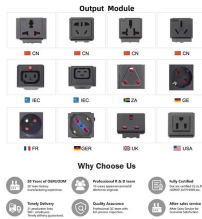

Understanding the nuanced differences between IK07, IK08, IK09, and IK10 ratings is essential for informed decision-making regarding impact protection. Each rating caters to specific ...