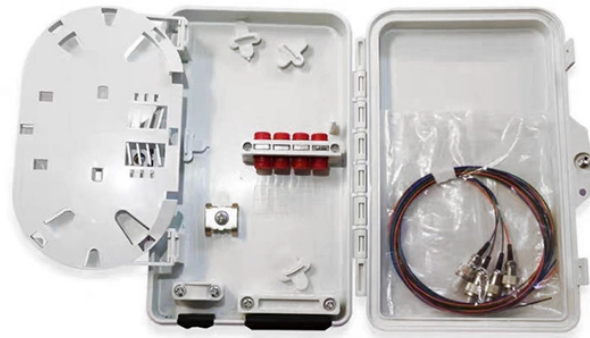

Power Distribution Box Power Monitoring Installation

Power Distribution Box Power Monitoring Installation

Understanding the key components of a distribution box helps you make informed decisions about installation and maintenance. Each element plays a specific role in ensuring safe ...

This box is well-suited for teams needing a rugged, ready-to-use power distribution solution with built-in protection and monitoring capabilities.
BUYSFORLIFE L6-30 Outlet Meter Box Installation Kit

Find out how to properly wire an electrical panel box with a comprehensive diagram and step-by-step instructions.

Understanding the key components of a distribution box helps you make informed decisions about installation and maintenance. Each element plays a specific role in ensuring safe ...

Completely read and understand the information in this document before attempting to install or operate the equipment. Only qualified personnel are to service any Power Xpert device.