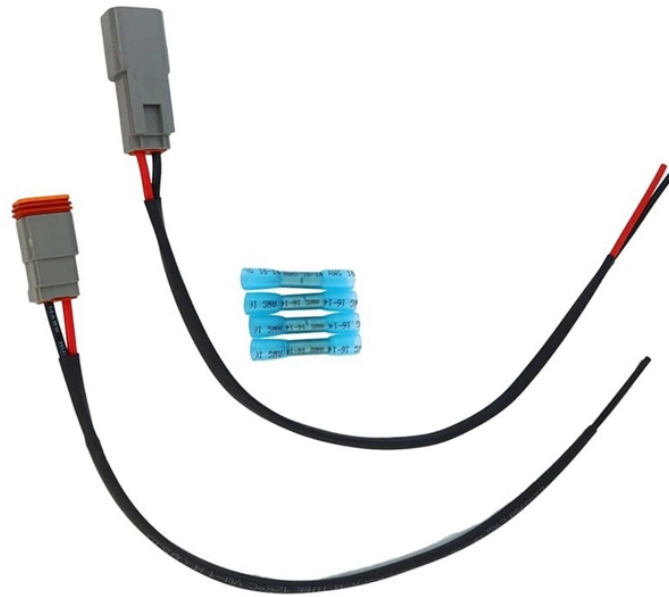

## Power Distribution Box Series Models

INDU-ELECTRIC proudly presents the Cube® Series—our most compact line of non-conductive power distribution boxes, engineered for professional use in demanding environments like construction ...

This box can be fed directly from a generator or from a larger box and is able to provide temporary power in disaster relief, restoration, construction and events to power lights, pumps, fans and spider ...

In this catalog, temporary power distribution units mounted on dolly carts are designed for quick deployment of power distribution equipment, such as panels, transformers, receptacles and cords.

Affordable, reliable portable power distribution units for installation in any job location. Explore the full selection today.

HDT offers Power Distribution Units (PDUs) and Utility Distribution Boxes (UDBs) in various configurations. A Power Distribution Unit (PDU) allows two generators to be synchronized, and both ...

There are many specifications and models of Distribution box. The following are some common specifications and models of distribution boxes and their characteristics: