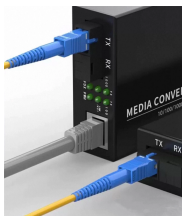

Aheaplus Headboard with Storage An excellent addition to any modern bedroom, combining functionality, style, and technology. Key Features: Built-in Power Hub with 3 outlets and 2 USB ports ...